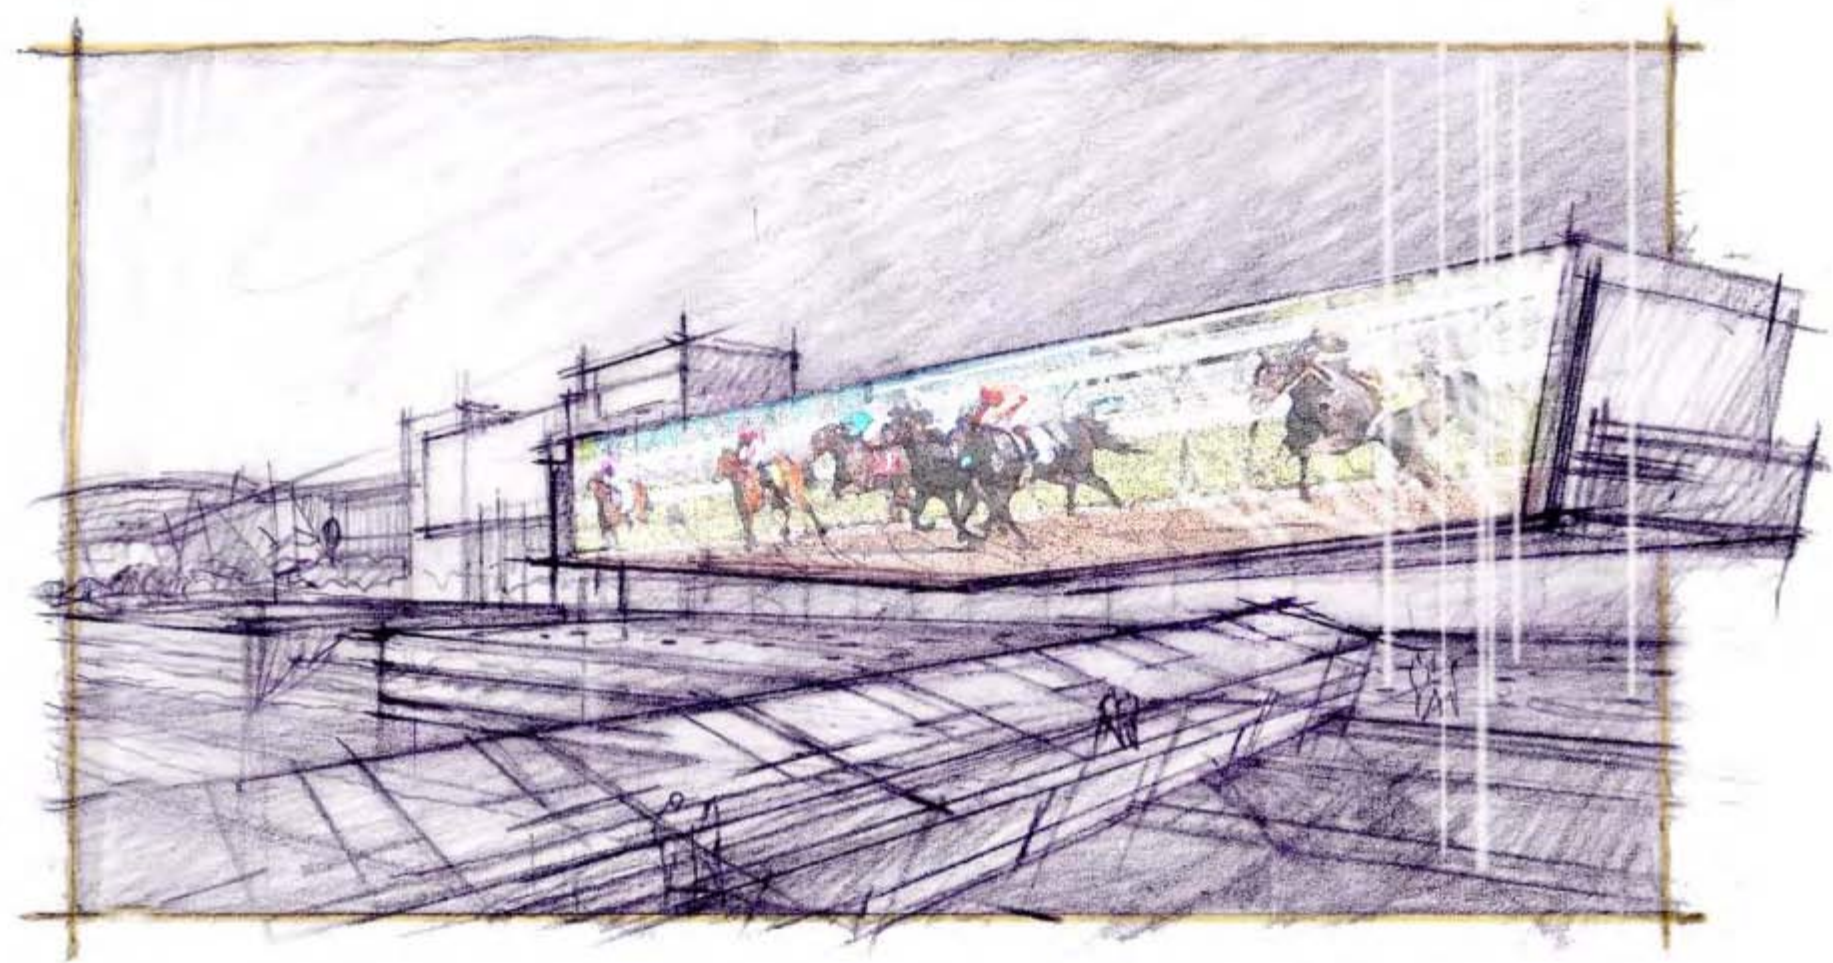

1 Site Facades

2 Ext. Plaza

3 O. Museum

4 Ent. Area

7 Parade Ring

6 Grandstand

5 Penfold Park

studio 28 inc

studio ASSINC

© 2000 WETA-TV Inc

conceptdesign

architecture

urbanism

interiors

drawchitecture

notjustdrawn...designed