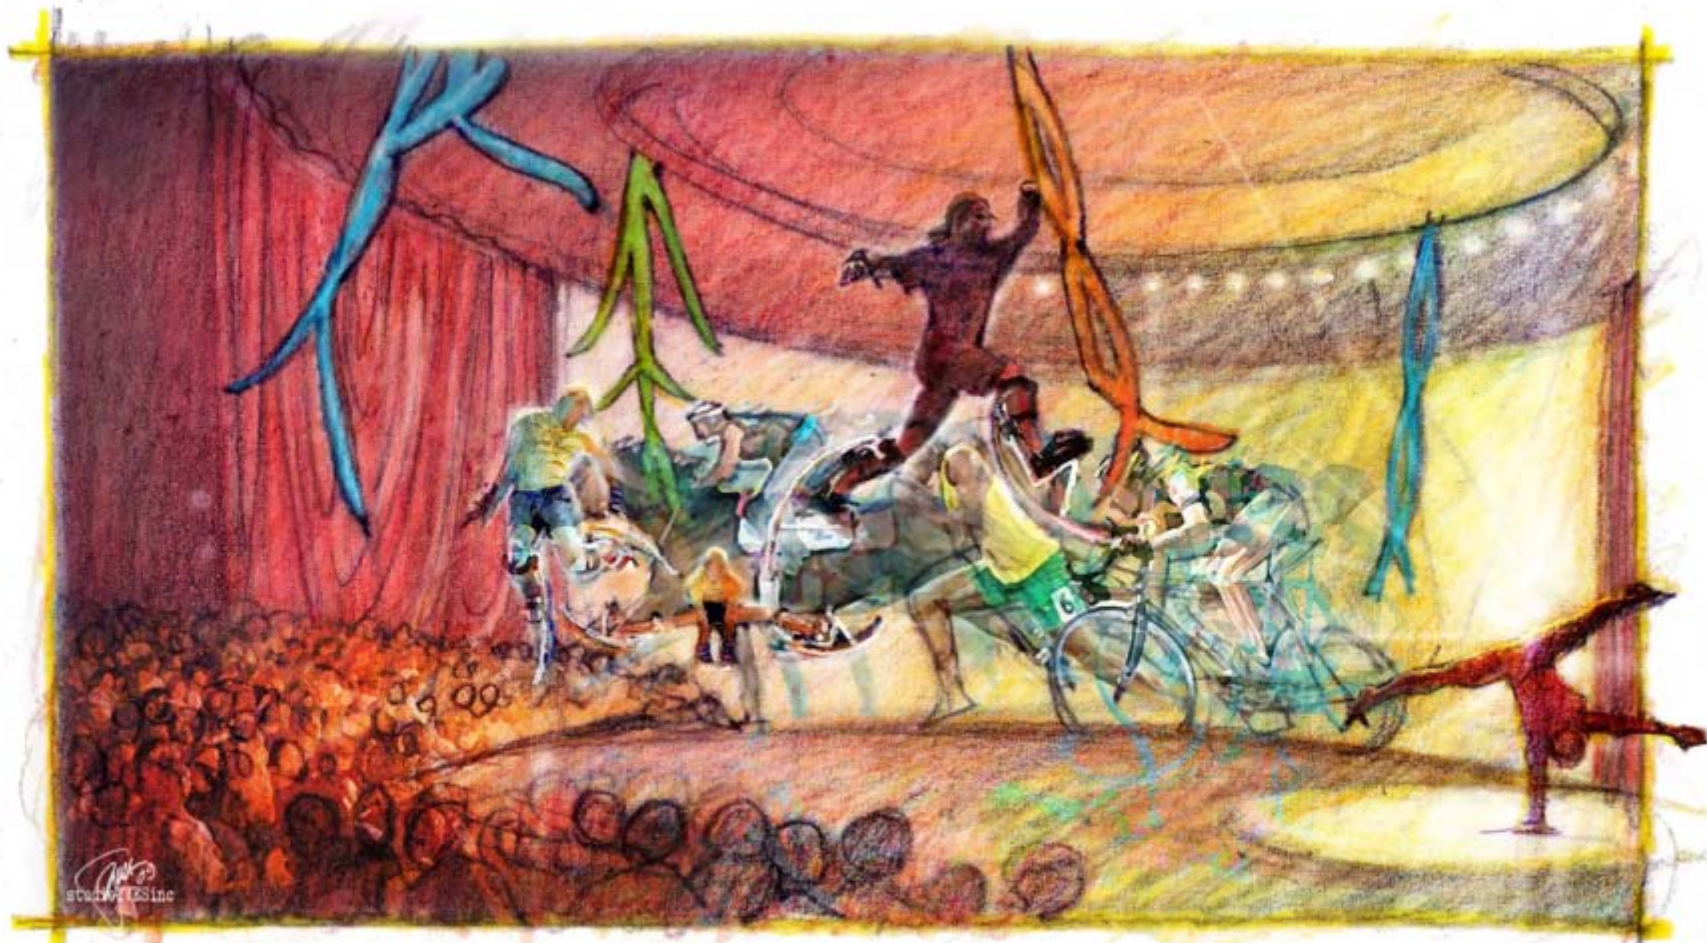

studio ASSINC

© 2000 WETA-TV Inc

conceptdesign

architecture

urbanism

interiors

drawchitecture

notjustdrawn...designed