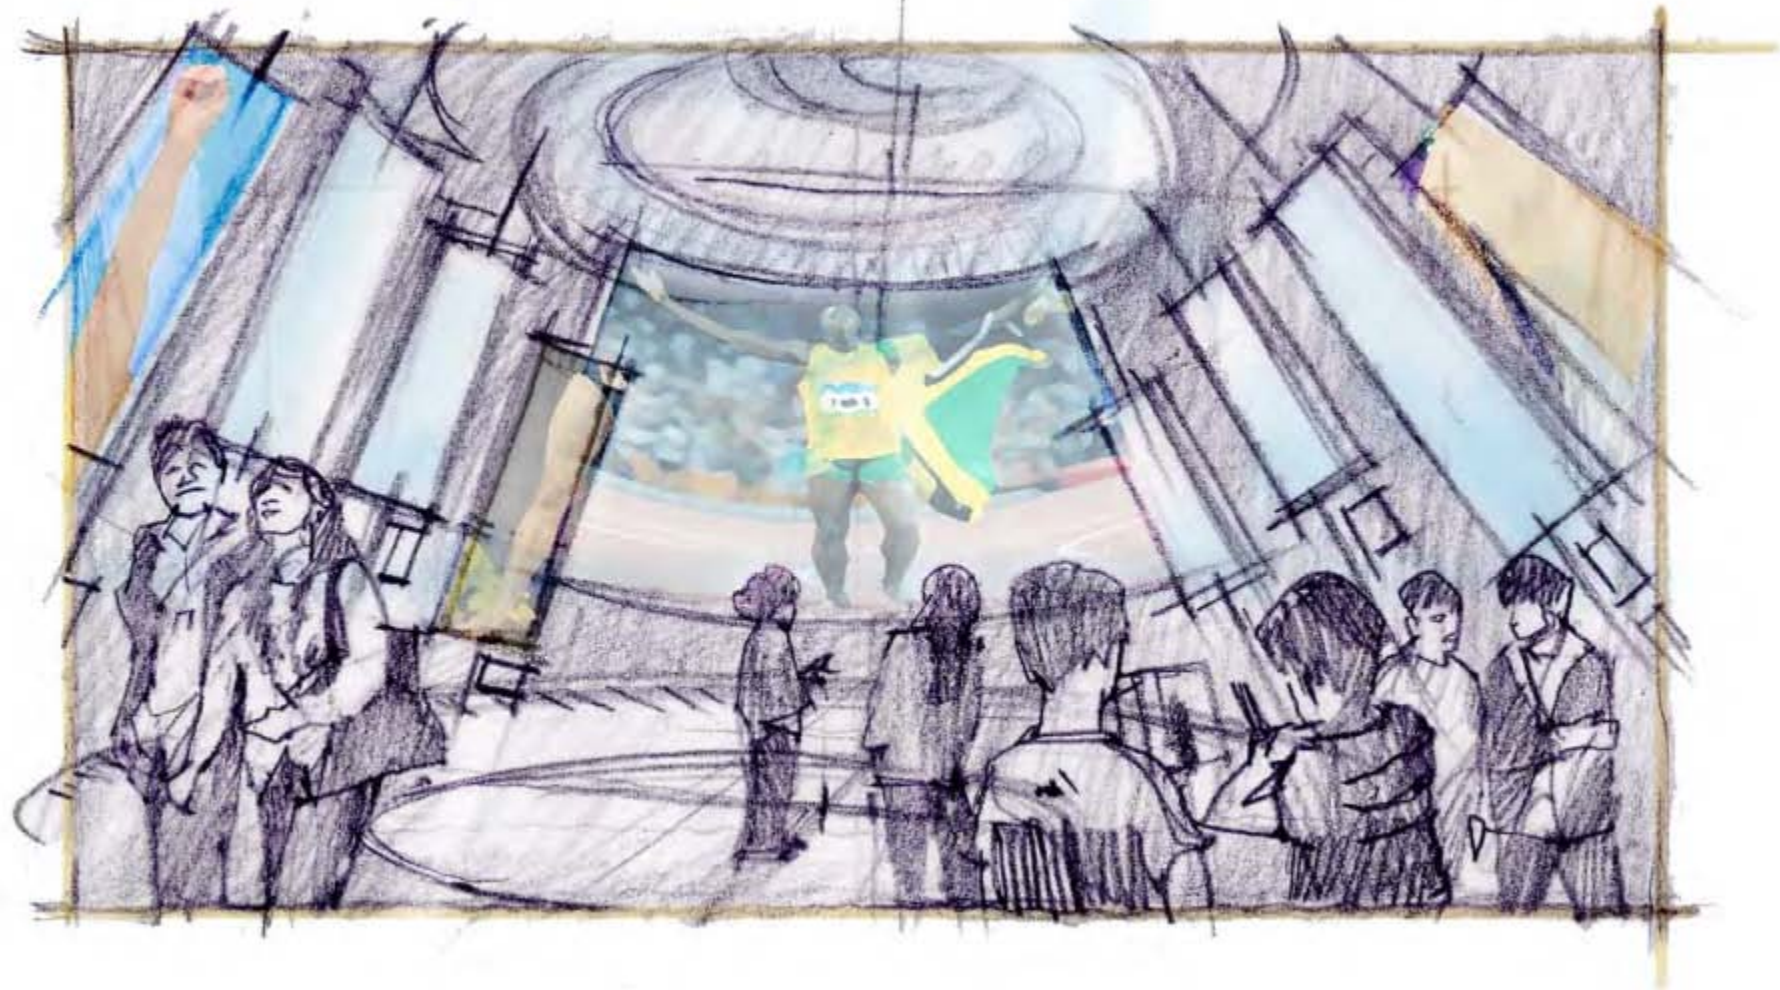

studio ASSINC

© 2000 WETA-TV Inc

conceptdesign

architecture

urbanism

interiors

drawchitecture

notjustdrawn...designed